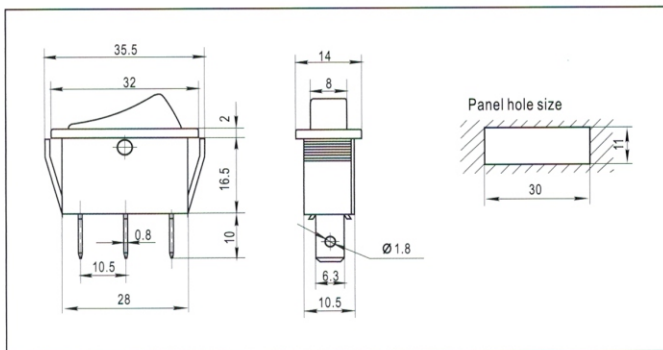

Since 1995, we focus on switches

16(4)A 250VAC T125/55 1E4
 15A 125V/7.5A 250VAC
 (H)Rating: 16(8)A 250VAC T85/55 1E4

RL1-3 - 11/N - C - 2 - RE/BK - P1... (2)

Function		Cap Type		Cap Printing	Cap Color/Housing	Terminal	Votoge
11/N	ON-OFF 3P W/Lamp	A	Flat	0	BK Black	(P1)	1 110VAC
11	ON-OFF 2P	C	Soft Line	1	WT White	(P2)	2 220VAC
12	ON-ON 3P	D	W/Round Len	2	RE Red	(P2)	3 12VDC
13	ON-OFF-ON 3P	P	W/PVC-CAP	3	OR Orange	(P4)	4 24VDC
00	Indicator Lamp			4	GR Green	(P4)	
11[ON]	[ON]-OFF 2P			5	BL Blue	(P4)	
12[ON]	[ON]-ON 3P			8	GE Grey	(P4)	
				18		(P20) (P14)	