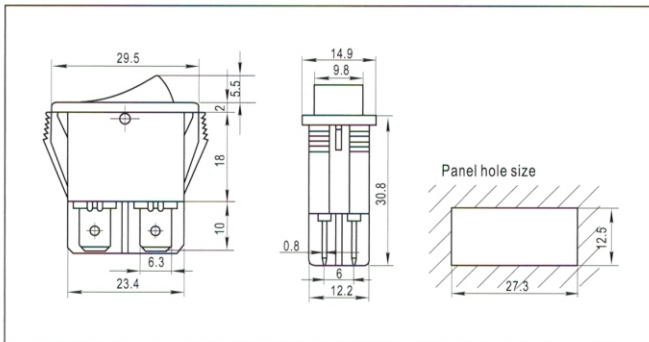

Since 1995, we focus on switches

16(4)A 250VAC T125/55 1E4
16A 125V 1/2HP T105

RL1-8(W) - 21 - C - 2 - BK/BK - P1

Function		Cap Type		Cap Printing		Cap Color/Housing		Terminal	
11	ON-OFF 2P	C	Soft Line	0	None	BK	Black		
21	ON-OFF 4P	D	W/ Len	1		WT	White		
21/N-D	ON-OFF 4P W/Lamp			2		GE	Grey		
				17